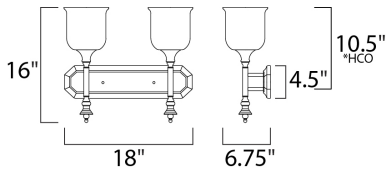

PRODUCT DESCRIPTION

Traditional fonts of Polished Nickel support Clear glass shades reminiscent of Colonial times. This ageless design has upscale appeal at an attractive price.

MEASUREMENTS

- DIMENSION : 18" W x 16" H x 6.75" Ext
- BACK PLATE : 18" W 10.5" HCO
- CANOPY : 4.5" H
- HANGING WEIGHT : 6.84 lb

LAMPING

- INPUT VOLTAGE : 120V
- BULB : 2 x 60W Incandescent E26 Medium , 120W Total
- BULB INCLUDED : (Not Included)
- DIMMABLE : Yes

FINISHES OPTION

- Polished Nickel (PN)

GLASS

Clear CL

MATERIAL

Steel, Glass

RATINGS

cETLus
Damp Location

ADDITIONAL

INSTALL UP/DOWN: Up/Down
OPERATING TEMPERATURE:
-20°C (-4°F), 40°C (104°F)

Always consult a qualified electrician before installing any lighting product.