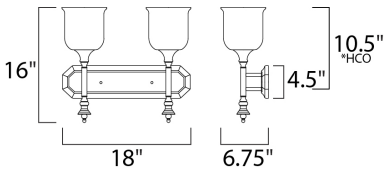

PRODUCT DESCRIPTION

Traditional fonts of Polished Nickel support Clear glass shades reminiscent of Colonial times. This ageless design has upscale appeal at an attractive price.

MEASUREMENTS

- DIMENSION : 18" W x 16" H x 6.75" Ext
- BACK PLATE : 18" W 10.5" HCO
- CANOPY : 4.5" H
- HANGING WEIGHT : 6.84 lb

LAMPING

- INPUT VOLTAGE : 120V
- BULB : 2 x 60W Incandescent E26 Medium , 120W Total
- BULB INCLUDED : (Not Included)
- DIMMABLE : Yes

FINISHES OPTION

- Polished Nickel (PN)

GLASS

Clear CL

MATERIAL

Steel, Glass

RATINGS

cETLus
Damp Location

ADDITIONAL

INSTALL UP/DOWN: Up/Down
OPERATING TEMPERATURE:
-20°C (-4°F), 40°C (104°F)

Always consult a qualified electrician before installing any lighting product.