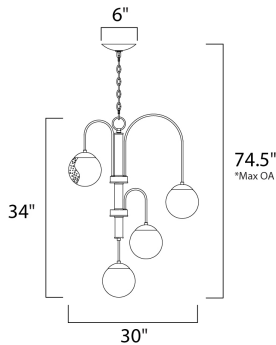

**PRODUCT DESCRIPTION**

Small dimension metal tubing is artfully bent to loop back to the origin that creates an unique and delicate arm. Supported by this graceful arm is a round bubble glass shade. Available in your choice of Textured Black with Polished Nickel accents and clear Bubble Glass or Textured Bronze with Satin Brass accents and Topaz Bubble glass.

\*max overall height of fixture

**MEASUREMENTS**

DIMENSION : 30" L x 30" W x 34" H  
 MAX OAH : 74.5" OAH  
 CANOPY : 6.25" W x 1.25" H x 6.25" L  
 HANGING WEIGHT : 18.7 lb

**LAMPING**

INPUT VOLTAGE : 120V  
 LUMENS : 3,000 Rated  
 BULB : 1 x 3W LED G9 , 30W Total  
 BULB INCLUDED : (Included)  
 DIMMABLE : Yes  
 CRI : 80+ CRI  
 COLOR\_TEMP : 2700K