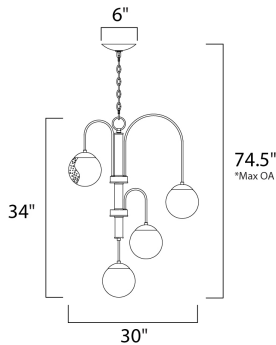

PRODUCT DESCRIPTION

Small dimension metal tubing is artfully bent to loop back to the origin that creates an unique and delicate arm. Supported by this graceful arm is a round bubble glass shade. Available in your choice of Textured Black with Polished Nickel accents and clear Bubble Glass or Textured Bronze with Satin Brass accents and Topaz Bubble glass.

*max overall height of fixture

MEASUREMENTS

DIMENSION : 30" L x 30" W x 34" H
 MAX OAH : 74.5" OAH
 CANOPY : 6.25" W x 1.25" H x 6.25" L
 HANGING WEIGHT : 18.7 lb

LAMPING

INPUT VOLTAGE : 120V
 LUMENS : 3,000 Rated
 BULB : 1 x 3W LED G9 , 30W Total
 BULB INCLUDED : (Included)
 DIMMABLE : Yes
 CRI : 80+ CRI
 COLOR_TEMP : 2700K