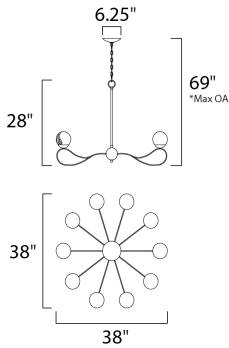

PRODUCT DESCRIPTION

Small dimension metal tubing is artfully bent to loop back to the origin that creates an unique and delicate arm. Supported by this graceful arm is a round bubble glass shade. Available in your choice of Textured Black with Polished Nickel accents and clear Bubble Glass or Textured Bronze with Satin Brass accents and Topaz Bubble glass.

*max overall height of fixture

MEASUREMENTS

DIMENSION : 38" L x 38" W x 28" H
 MAX OAH : 69" OAH
 CANOPY : 6.25" W x 1.25" H x 6.25" L
 HANGING WEIGHT : 16.28 lb

LAMPING

INPUT VOLTAGE : 120V
 LUMENS : 4,000 Rated
 BULB : 1 x 3W LED G9 , 30W Total
 BULB INCLUDED : (Included)
 DIMMABLE : Yes
 CRI : 80+ CRI
 COLOR_TEMP : 2700K