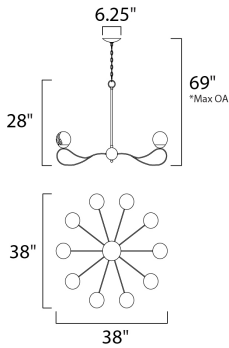

**PRODUCT DESCRIPTION**

Small dimension metal tubing is artfully bent to loop back to the origin that creates an unique and delicate arm. Supported by this graceful arm is a round bubble glass shade. Available in your choice of Textured Black with Polished Nickel accents and clear Bubble Glass or Textured Bronze with Satin Brass accents and Topaz Bubble glass.

\*max overall height of fixture

**MEASUREMENTS**

DIMENSION : 38" L x 38" W x 28" H  
 MAX OAH : 69" OAH  
 CANOPY : 6.25" W x 1.25" H x 6.25" L  
 HANGING WEIGHT : 16.28 lb

**LAMPING**

INPUT VOLTAGE : 120V  
 LUMENS : 4,000 Rated  
 BULB : 1 x 3W LED G9 , 30W Total  
 BULB INCLUDED : (Included)  
 DIMMABLE : Yes  
 CRI : 80+ CRI  
 COLOR\_TEMP : 2700K