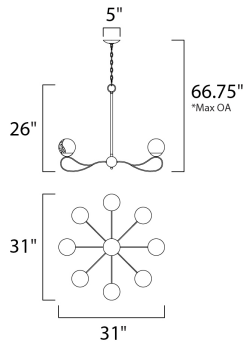

PRODUCT DESCRIPTION

Small dimension metal tubing is artfully bent to loop back to the origin that creates an unique and delicate arm. Supported by this graceful arm is a round bubble glass shade. Available in your choice of Textured Black with Polished Nickel accents and clear Bubble Glass or Textured Bronze with Satin Brass accents and Topaz Bubble glass.

*max overall height of fixture

MEASUREMENTS

DIMENSION : 31" L x 31" W x 26" H
 MAX OAH : 66.75" OAH
 CANOPY : 5" W x 1" H x 5" L
 HANGING WEIGHT : 13.2 lb

LAMPING

INPUT VOLTAGE : 120V
 LUMENS : 3,200 Rated
 BULB : 8 x 3W LED G9 , 24W Total
 BULB INCLUDED : (Included)
 DIMMABLE : Yes
 CRI : 80+ CRI
 COLOR_TEMP : 2700K