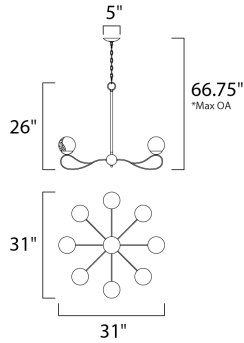

PRODUCT DESCRIPTION

Small dimension metal tubing is artfully bent to loop back to the origin that creates an unique and delicate arm. Supported by this graceful arm is a round bubble glass shade. Available in your choice of Textured Black with Polished Nickel accents and clear Bubble Glass or Textured Bronze with Satin Brass accents and Topaz Bubble glass.

*max overall height of fixture

MEASUREMENTS

DIMENSION : 31" L x 31" W x 26" H
 MAX OAH : 66.75" OAH
 CANOPY : 5" W x 1" H x 5" L
 HANGING WEIGHT : 13.2 lb

LAMPING

INPUT VOLTAGE : 120V
 LUMENS : 3,200 Rated
 BULB : 8 x 3W LED G9 , 24W Total
 BULB INCLUDED : (Included)
 DIMMABLE : Yes
 CRI : 80+ CRI
 COLOR_TEMP : 2700K