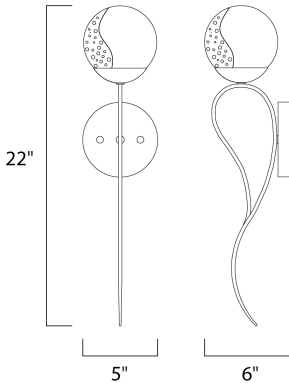

PRODUCT DESCRIPTION

Small dimension metal tubing is artfully bent to loop back to the origin that creates an unique and delicate arm. Supported by this graceful arm is a round bubble glass shade. Available in your choice of Textured Black with Polished Nickel accents and clear Bubble Glass or Textured Bronze with Satin Brass accents and Topaz Bubble glass.

MEASUREMENTS

DIMENSION : 5" W x 22" H x 6" Ext
 MAX OAH : 5" W x 0.75" H
 HANGING WEIGHT : 1.87 lb

LAMPING

INPUT VOLTAGE : 120V
 LUMENS : 189 Rated
 BULB : 1 x 3W LED G9 , 3W Total
 BULB INCLUDED : (Included)
 DIMMABLE : Yes
 CRI : 80+ CRI
 COLOR_TEMP : 2700K