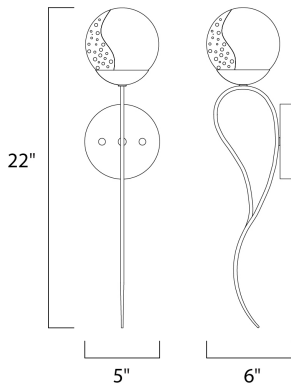

PRODUCT DESCRIPTION

Small dimension metal tubing is artfully bent to loop back to the origin that creates an unique and delicate arm. Supported by this graceful arm is a round bubble glass shade. Available in your choice of Textured Black with Polished Nickel accents and clear Bubble Glass or Textured Bronze with Satin Brass accents and Topaz Bubble glass.

MEASUREMENTS

DIMENSION : 5" W x 22" H x 6" Ext
 MAX OAH : 5" W x 0.75" H
 HANGING WEIGHT : 1.87 lb

LAMPING

INPUT VOLTAGE : 120V
 LUMENS : 189 Rated
 BULB : 1 x 3W LED G9 , 3W Total
 BULB INCLUDED : (Included)
 DIMMABLE : Yes
 CRI : 80+ CRI
 COLOR_TEMP : 2700K