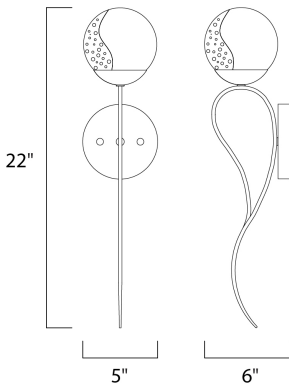

PRODUCT DESCRIPTION

Small dimension metal tubing is artfully bent to loop back to the origin that creates an unique and delicate arm. Supported by this graceful arm is a round bubble glass shade. Available in your choice of Textured Black with Polished Nickel accents and clear Bubble Glass or Textured Bronze with Satin Brass accents and Topaz Bubble glass.

MEASUREMENTS

DIMENSION : 5" W x 22" H x 6" Ext
 MAX OAH : 5" W x 0.75" H
 HANGING WEIGHT : 1.87 lb

LAMPING

INPUT VOLTAGE : 120V
 LUMENS : 189 Rated
 BULB : 1 x 3W LED G9 , 3W Total
 BULB INCLUDED : (Included)
 DIMMABLE : Yes
 CRI : 80+ CRI
 COLOR_TEMP : 2700K