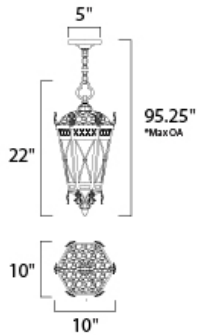

*max overall height of fixture

MEASUREMENTS

DIMENSION : 10" L x 10" W x 22" H
 MAX OAH : 95.25" OAH
 HANGING WEIGHT : 6.56 lb

LAMPING

INPUT VOLTAGE : 120V
 BULB : 3 x 40W Incandescent E12 Candelabra , 120W Total
 BULB INCLUDED : (Not Included)
 DIMMABLE : Yes