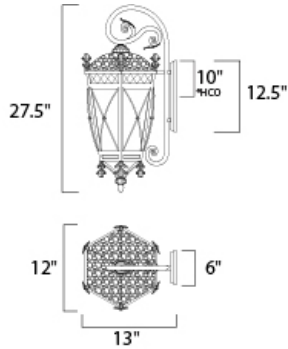

PRODUCT DESCRIPTION

This popular collection is now available in die cast at a very affordable price. It has the same intricate details as the original including Artesian Bronze finish and clear Seedy glass. The hammered top, divided glass panel, and cross wire trim are details not normally found at this price level.

MEASUREMENTS

DIMENSION : 12" W x 27.5" H x 13" Ext
BACK PLATE : 6" W x 12.5" H x 10" HCO
HANGING WEIGHT : 11.4 lb

LAMPING

INPUT VOLTAGE : 120V
BULB : 3 x 40W Incandescent E12 Candelabra , 120W Total
BULB INCLUDED : (Not Included)
DIMMABLE : Yes

FINISHES OPTION

■ Artesian Bronze (AT)

GLASS

Seedy CD

MATERIAL

Aluminum, Glass

RATINGS

cETLus
Wet Location

ADDITIONAL

INSTALL UP/DOWN: Up
OPERATING TEMPERATURE:
-20°C (-4°F), 40°C (104°F)

Always consult a qualified electrician before installing any lighting product.