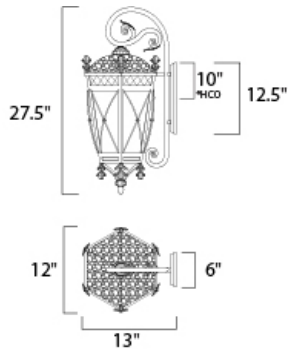

PRODUCT DESCRIPTION

This popular collection is now available in die cast at a very affordable price. It has the same intricate details as the original including Artesian Bronze finish and clear Seedy glass. The hammered top, divided glass panel, and cross wire trim are details not normally found at this price level.

MEASUREMENTS

DIMENSION : 12" W x 27.5" H x 13" Ext
BACK PLATE : 6" W x 12.5" H x 10" HCO
HANGING WEIGHT : 11.4 lb

LAMPING

INPUT VOLTAGE : 120V
BULB : 3 x 40W Incandescent E12 Candelabra , 120W Total
BULB INCLUDED : (Not Included)
DIMMABLE : Yes

FINISHES OPTION

■ Artesian Bronze (AT)

GLASS

Seedy CD

MATERIAL

Aluminum, Glass

RATINGS

cETLus
Wet Location

ADDITIONAL

INSTALL UP/DOWN: Up
OPERATING TEMPERATURE:
-20°C (-4°F), 40°C (104°F)

Always consult a qualified electrician before installing any lighting product.