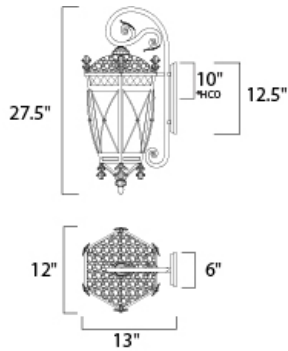

PRODUCT DESCRIPTION

This popular collection is now available in die cast at a very affordable price. It has the same intricate details as the original including Artesian Bronze finish and clear Seedy glass. The hammered top, divided glass panel, and cross wire trim are details not normally found at this price level.

MEASUREMENTS

DIMENSION : 12" W x 27.5" H x 13" Ext
BACK PLATE : 6" W x 12.5" H x 10" HCO
HANGING WEIGHT : 11.4 lb

LAMPING

INPUT VOLTAGE : 120V
BULB : 3 x 40W Incandescent E12 Candelabra , 120W Total
BULB INCLUDED : (Not Included)
DIMMABLE : Yes

FINISHES OPTION

■ Artesian Bronze (AT)

GLASS

Seedy CD

MATERIAL

Aluminum, Glass

RATINGS

cETLus
Wet Location

ADDITIONAL

INSTALL UP/DOWN: Up
OPERATING TEMPERATURE:
-20°C (-4°F), 40°C (104°F)

Always consult a qualified electrician before installing any lighting product.