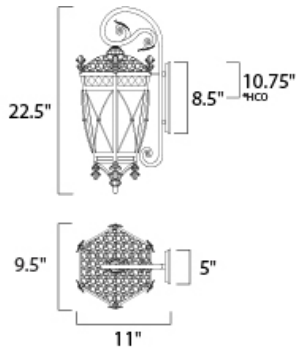

PRODUCT DESCRIPTION

This popular collection is now available in die cast at a very affordable price. It has the same intricate details as the original including Artesian Bronze finish and clear Seedy glass. The hammered top, divided glass panel, and cross wire trim are details not normally found at this price level.

MEASUREMENTS

DIMENSION : 9.5" W x 22.5" H x 11" Ext
BACK PLATE : 5" W x 8.5" H x 10.75" HCO
HANGING WEIGHT : 7.5 lb

LAMPING

INPUT VOLTAGE : 120V
BULB : 3 x 40W Incandescent E12 Candelabra , 120W Total
BULB INCLUDED : (Not Included)
DIMMABLE : Yes

FINISHES OPTION

■ Artesian Bronze (AT)

GLASS

Seedy CD

MATERIAL

Aluminum, Glass

RATINGS

cETLus
Wet Location

ADDITIONAL

INSTALL UP/DOWN: Up
OPERATING TEMPERATURE:
-20°C (-4°F), 40°C (104°F)

Always consult a qualified electrician before installing any lighting product.