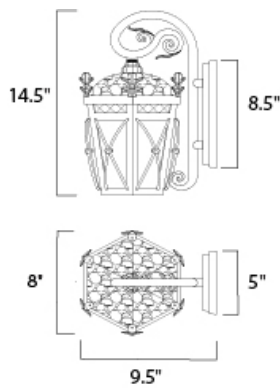

MEASUREMENTS

DIMENSION : 8" W x 14.5" H x 9.5" Ext
 BACK PLATE : 5" W x 8.5" H x 8.25" HCO
 HANGING WEIGHT : 4.84 lb

LAMPING

INPUT VOLTAGE : 120V
 BULB : 1 x 60W Incandescent E26 Medium , 60W Total
 BULB INCLUDED : (Not Included)
 DIMMABLE : Yes