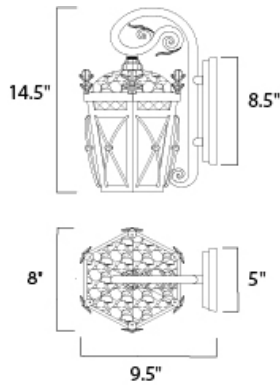

**MEASUREMENTS**

DIMENSION : 8" W x 14.5" H x 9.5" Ext  
 BACK PLATE : 5" W x 8.5" H x 8.25" HCO  
 HANGING WEIGHT : 4.84 lb

**LAMPING**

INPUT VOLTAGE : 120V  
 BULB : 1 x 60W Incandescent E26 Medium , 60W Total  
 BULB INCLUDED : (Not Included)  
 DIMMABLE : Yes