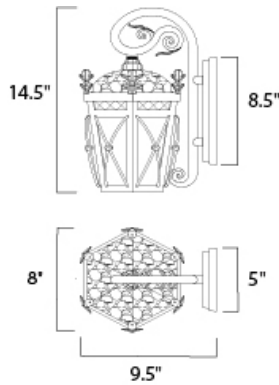

**MEASUREMENTS**

DIMENSION : 8" W x 14.5" H x 9.5" Ext  
 BACK PLATE : 5" W x 8.5" H x 8.25" HCO  
 HANGING WEIGHT : 4.84 lb

**LAMPING**

INPUT VOLTAGE : 120V  
 BULB : 1 x 60W Incandescent E26 Medium , 60W Total  
 BULB INCLUDED : (Not Included)  
 DIMMABLE : Yes