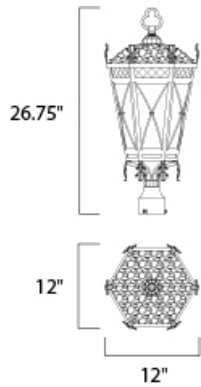

MEASUREMENTS

DIMENSION : 12" L x 12" W x 26.75" H
 HANGING WEIGHT : 8.4 lb

LAMPING

INPUT VOLTAGE : 120V
 BULB : 3 x 40W Incandescent E12 Candelabra , 120W Total
 BULB INCLUDED : (Not Included)
 DIMMABLE : Yes