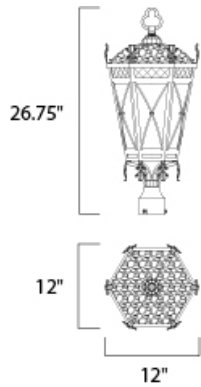

**MEASUREMENTS**

DIMENSION : 12" L x 12" W x 26.75" H  
 HANGING WEIGHT : 8.4 lb

**LAMPING**

INPUT VOLTAGE : 120V  
 BULB : 3 x 40W Incandescent E12 Candelabra , 120W Total  
 BULB INCLUDED : (Not Included)  
 DIMMABLE : Yes