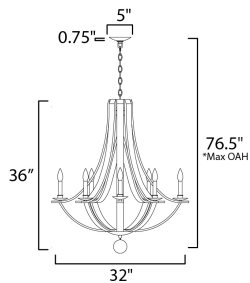

**PRODUCT DESCRIPTION**

The timeless Empire chandelier shape styled in timeworn, natural finishes uses durable steel in a Driftwood finish that includes a spherical ornament in matching finish. The arms curve steeply, swept lower than the chandelier's center, emphasizing the chandelier's height while mitered angles at its top accentuate the thickness of the barrel-like planks. Exposed candelabra lamps on Anthracite candle covers adding texture and contrast. The result of the organic wood tones reduces the formality of the classical shape making the elegance of this design more inviting.

\*max overall height

**MEASUREMENTS**

- DIMENSION : 32" L x 32" W x 36" H
- MAX OAH : 76.5" OAH
- CANOPY : 5" W x 0.75" H x 5" L
- HANGING WEIGHT : 26.4 lb

**LAMPING**

- INPUT VOLTAGE : 120V
- BULB : 8 x 60W Incandescent E12 Candelabra , 480W Total
- BULB INCLUDED : (Not Included)
- DIMMABLE : Y