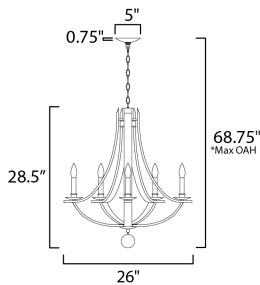

**PRODUCT DESCRIPTION**

The timeless Empire chandelier shape styled in timeworn, natural finishes uses durable steel in a Driftwood finish that includes a spherical ornament in matching finish. The arms curve steeply, swept lower than the chandelier's center, emphasizing the chandelier's height while mitered angles at its top accentuate the thickness of the barrel-like planks. Exposed candelabra lamps on Anthracite candle covers adding texture and contrast. The result of the organic wood tones reduces the formality of the classical shape making the elegance of this design more inviting.

**FINISHES OPTION**

 Driftwood/Anthracite (DWAR)

**MATERIAL**

Steel

**RATINGS**

cETLus  
Dry Location

**ADDITIONAL**

OPERATING TEMPERATURE:  
-20°C (-4°F), 40°C (104°F)

**MEASUREMENTS**

DIMENSION : 26" L x 26" W x 28.5" H  
 MAX OAH : 68.75" OAH  
 CANOPY : 5" W x 0.75" H x 5" L  
 HANGING WEIGHT : 17.16 lb

**LAMPING**

INPUT VOLTAGE : 120V  
 BULB : 5 x 60W Incandescent E12 Candelabra , 300W Total  
 BULB INCLUDED : (Not Included)  
 DIMMABLE : Y