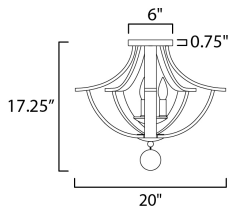

**PRODUCT DESCRIPTION**

The timeless Empire chandelier shape styled in timeworn, natural finishes uses durable steel in a Driftwood finish that includes a spherical ornament in matching finish. The arms curve steeply, swept lower than the chandelier's center, emphasizing the chandelier's height while mitered angles at its top accentuate the thickness of the barrel-like planks. Exposed candelabra lamps on Anthracite candle covers adding texture and contrast. The result of the organic wood tones reduces the formality of the classical shape making the elegance of this design more inviting.

**MEASUREMENTS**

DIMENSION : 20" L x 20" W x 17.25" H  
 CANOPY : 6" W x 0.75" H x 6" L  
 HANGING WEIGHT : 9.02 lb

**LAMPING**

INPUT VOLTAGE : 120V  
 BULB : 3 x 60W Incandescent E12 Candelabra , 180W Total  
 BULB INCLUDED : (Not Included)  
 DIMMABLE : Y