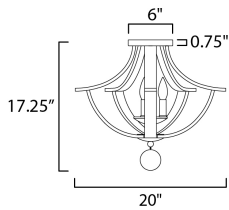

PRODUCT DESCRIPTION

The timeless Empire chandelier shape styled in timeworn, natural finishes uses durable steel in a Driftwood finish that includes a spherical ornament in matching finish. The arms curve steeply, swept lower than the chandelier's center, emphasizing the chandelier's height while mitered angles at its top accentuate the thickness of the barrel-like planks. Exposed candelabra lamps on Anthracite candle covers adding texture and contrast. The result of the organic wood tones reduces the formality of the classical shape making the elegance of this design more inviting.

MEASUREMENTS

DIMENSION : 20" L x 20" W x 17.25" H
 CANOPY : 6" W x 0.75" H x 6" L
 HANGING WEIGHT : 9.02 lb

LAMPING

INPUT VOLTAGE : 120V
 BULB : 3 x 60W Incandescent E12 Candelabra , 180W Total
 BULB INCLUDED : (Not Included)
 DIMMABLE : Y