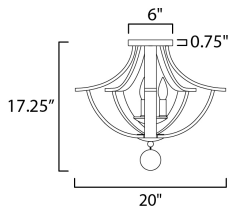

PRODUCT DESCRIPTION

The timeless Empire chandelier shape styled in timeworn, natural finishes uses durable steel in a Driftwood finish that includes a spherical ornament in matching finish. The arms curve steeply, swept lower than the chandelier's center, emphasizing the chandelier's height while mitered angles at its top accentuate the thickness of the barrel-like planks. Exposed candelabra lamps on Anthracite candle covers adding texture and contrast. The result of the organic wood tones reduces the formality of the classical shape making the elegance of this design more inviting.

MEASUREMENTS

DIMENSION : 20" L x 20" W x 17.25" H
 CANOPY : 6" W x 0.75" H x 6" L
 HANGING WEIGHT : 9.02 lb

LAMPING

INPUT VOLTAGE : 120V
 BULB : 3 x 60W Incandescent E12 Candelabra , 180W Total
 BULB INCLUDED : (Not Included)
 DIMMABLE : Y