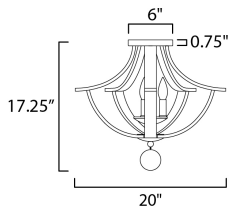

**PRODUCT DESCRIPTION**

The timeless Empire chandelier shape styled in timeworn, natural finishes uses durable steel in a Driftwood finish that includes a spherical ornament in matching finish. The arms curve steeply, swept lower than the chandelier's center, emphasizing the chandelier's height while mitered angles at its top accentuate the thickness of the barrel-like planks. Exposed candelabra lamps on Anthracite candle covers adding texture and contrast. The result of the organic wood tones reduces the formality of the classical shape making the elegance of this design more inviting.

**MEASUREMENTS**

DIMENSION : 20" L x 20" W x 17.25" H  
 CANOPY : 6" W x 0.75" H x 6" L  
 HANGING WEIGHT : 9.02 lb

**LAMPING**

INPUT VOLTAGE : 120V  
 BULB : 3 x 60W Incandescent E12 Candelabra , 180W Total  
 BULB INCLUDED : (Not Included)  
 DIMMABLE : Y