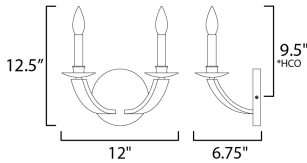

LAMPING

INPUT VOLTAGE : 120V
BULB : 2 x 60W Incandescent E12 Candelabra , 120W Total
BULB INCLUDED : (Not Included)
DIMMABLE : Y
LIGHTING_DIRECTION : Up