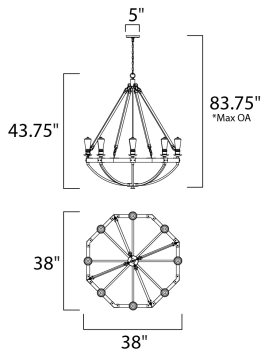

**MEASUREMENTS**

DIMENSION : 38" L x 38" W x 43.75" H  
 MAX OAH : 83.75" OAH  
 CANOPY : 5" W x 0.75" H x 5" L  
 HANGING WEIGHT : 20.9 lb

**LAMPING**

INPUT VOLTAGE : 120V  
 BULB : 8 x 60W Incandescent E26 Medium , 480W Total  
 BULB INCLUDED : (Not Included)  
 DIMMABLE : Yes