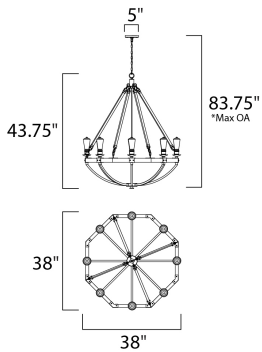

**MEASUREMENTS**

DIMENSION : 38" L x 38" W x 43.75" H  
 MAX OAH : 83.75" OAH  
 CANOPY : 5" W x 0.75" H x 5" L  
 HANGING WEIGHT : 20.9 lb

**LAMPING**

INPUT VOLTAGE : 120V  
 BULB : 8 x 60W Incandescent E26 Medium , 480W Total  
 BULB INCLUDED : (Not Included)  
 DIMMABLE : Yes