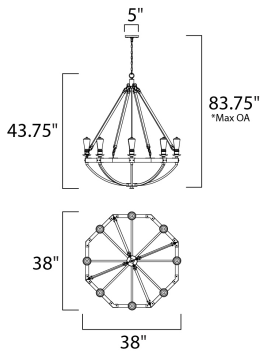

MEASUREMENTS

DIMENSION : 38" L x 38" W x 43.75" H
 MAX OAH : 83.75" OAH
 CANOPY : 5" W x 0.75" H x 5" L
 HANGING WEIGHT : 20.9 lb

LAMPING

INPUT VOLTAGE : 120V
 BULB : 8 x 60W Incandescent E26 Medium , 480W Total
 BULB INCLUDED : (Not Included)
 DIMMABLE : Yes