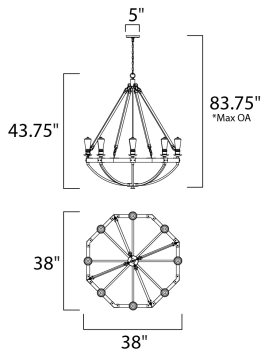

MEASUREMENTS

DIMENSION : 38" L x 38" W x 43.75" H
 MAX OAH : 83.75" OAH
 CANOPY : 5" W x 0.75" H x 5" L
 HANGING WEIGHT : 20.9 lb

LAMPING

INPUT VOLTAGE : 120V
 BULB : 8 x 60W Incandescent E26 Medium , 480W Total
 BULB INCLUDED : (Not Included)
 DIMMABLE : Yes