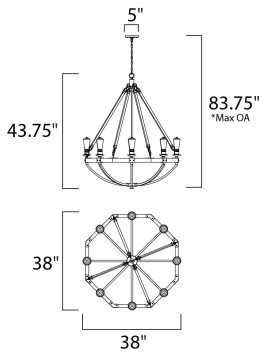

*max overall height

MEASUREMENTS

DIMENSION : 38" L x 38" W x 43.75" H
 MAX OAH : 83.75" OAH
 CANOPY : 5" W x 0.75" H x 5" L
 HANGING WEIGHT : 20.9 lb

LAMPING

INPUT VOLTAGE : 120V
 BULB : 8 x 60W Incandescent E26 Medium , 480W Total
 BULB INCLUDED : (Not Included)
 DIMMABLE : Yes