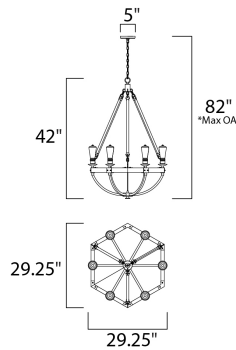

\*max overall height

**MEASUREMENTS**

- DIMENSION : 29.25" L x 29.25" W x 42" H
- MAX OAH : 82" OAH
- CANOPY : 5" W x 0.75" H x 5" L
- HANGING WEIGHT : 14.52 lb

**LAMPING**

- INPUT VOLTAGE : 120V
- BULB : 6 x 60W Incandescent E26 Medium , 360W Total
- BULB INCLUDED : (Not Included)
- DIMMABLE : Yes