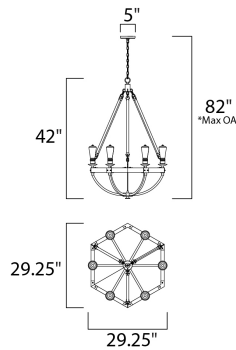

*max overall height

MEASUREMENTS

- DIMENSION : 29.25" L x 29.25" W x 42" H
- MAX OAH : 82" OAH
- CANOPY : 5" W x 0.75" H x 5" L
- HANGING WEIGHT : 14.52 lb

LAMPING

- INPUT VOLTAGE : 120V
- BULB : 6 x 60W Incandescent E26 Medium , 360W Total
- BULB INCLUDED : (Not Included)
- DIMMABLE : Yes