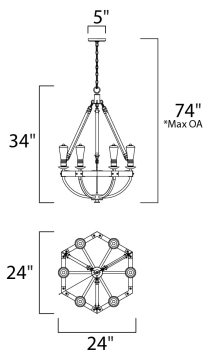

*max overall height

MEASUREMENTS

- DIMENSION : 24" L x 24" W x 34" H
- MAX OAH : 74" OAH
- CANOPY : 5" W x 0.75" H x 5" L
- HANGING WEIGHT : 10.12 lb

LAMPING

- INPUT VOLTAGE : 120V
- BULB : 6 x 60W Incandescent E26 Medium , 360W Total
- BULB INCLUDED : (Not Included)
- DIMMABLE : Yes