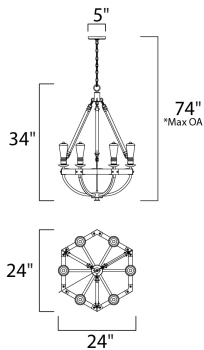

\*max overall height

**MEASUREMENTS**

- DIMENSION : 24" L x 24" W x 34" H
- MAX OAH : 74" OAH
- CANOPY : 5" W x 0.75" H x 5" L
- HANGING WEIGHT : 10.12 lb

**LAMPING**

- INPUT VOLTAGE : 120V
- BULB : 6 x 60W Incandescent E26 Medium , 360W Total
- BULB INCLUDED : (Not Included)
- DIMMABLE : Yes