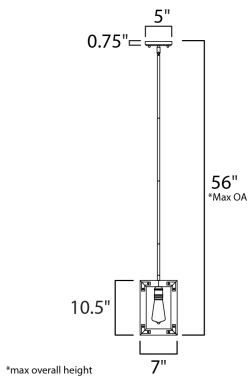

MEASUREMENTS

DIMENSION : 1.5" L x 7" W x 10.5" H
MAX OAH : 56" OAH
CANOPY : 5" W x 0.75" H x 5" L
HANGING WEIGHT : 2.86 lb

LAMPING

INPUT VOLTAGE : 120V
BULB : 1 x 60W Incandescent E26 Medium , 60W Total
BULB INCLUDED : (Not Included)
DIMMABLE :