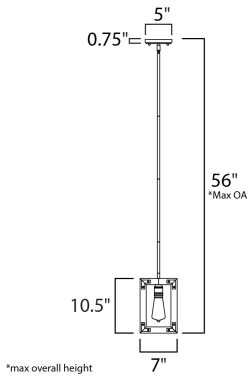

**MEASUREMENTS**

DIMENSION : 1.5" L x 7" W x 10.5" H  
 MAX OAH : 56" OAH  
 CANOPY : 5" W x 0.75" H x 5" L  
 HANGING WEIGHT : 2.86 lb

**LAMPING**

INPUT VOLTAGE : 120V  
 BULB : 1 x 60W Incandescent E26 Medium , 60W Total  
 BULB INCLUDED : (Not Included)  
 DIMMABLE :