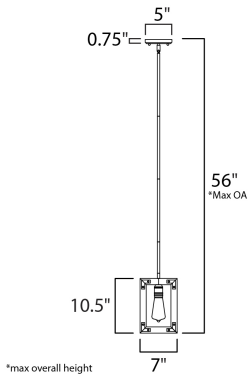

**MEASUREMENTS**

DIMENSION : 1.5" L x 7" W x 10.5" H  
MAX OAH : 56" OAH  
CANOPY : 5" W x 0.75" H x 5" L  
HANGING WEIGHT : 2.86 lb

**LAMPING**

INPUT VOLTAGE : 120V  
BULB : 1 x 60W Incandescent E26 Medium , 60W Total  
BULB INCLUDED : (Not Included)  
DIMMABLE :