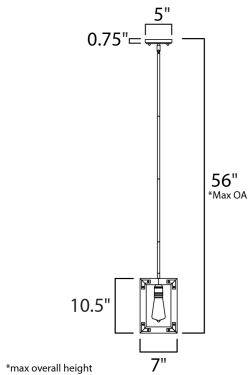

MEASUREMENTS

DIMENSION : 1.5" L x 7" W x 10.5" H
MAX OAH : 56" OAH
CANOPY : 5" W x 0.75" H x 5" L
HANGING WEIGHT : 2.86 lb

LAMPING

INPUT VOLTAGE : 120V
BULB : 1 x 60W Incandescent E26 Medium , 60W Total
BULB INCLUDED : (Not Included)
DIMMABLE :