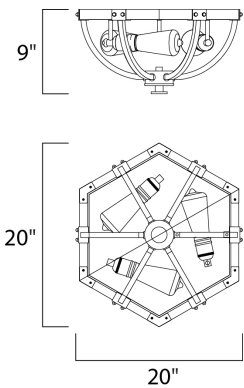

MEASUREMENTS

DIMENSION : 20" L x 20" W x 9" H
 MAX OAH :
 CANOPY : 20" W x 1.25" H x 20" L
 HANGING WEIGHT : 5.72 lb

LAMPING

INPUT VOLTAGE : 120V
 BULB : 3 x 60W Incandescent E26 Medium , 180W Total
 BULB INCLUDED : (Not Included)
 DIMMABLE : Yes