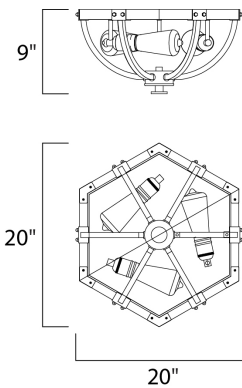

MEASUREMENTS

DIMENSION : 20" L x 20" W x 9" H
 MAX OAH :
 CANOPY : 20" W x 1.25" H x 20" L
 HANGING WEIGHT : 5.72 lb

LAMPING

INPUT VOLTAGE : 120V
 BULB : 3 x 60W Incandescent E26 Medium , 180W Total
 BULB INCLUDED : (Not Included)
 DIMMABLE : Yes