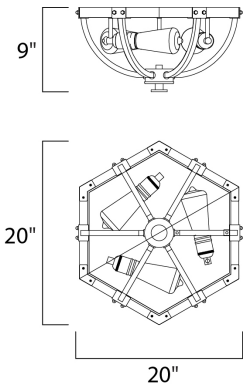

**MEASUREMENTS**

DIMENSION : 20" L x 20" W x 9" H  
 MAX OAH :  
 CANOPY : 20" W x 1.25" H x 20" L  
 HANGING WEIGHT : 5.72 lb

**LAMPING**

INPUT VOLTAGE : 120V  
 BULB : 3 x 60W Incandescent E26 Medium , 180W Total  
 BULB INCLUDED : (Not Included)  
 DIMMABLE : Yes