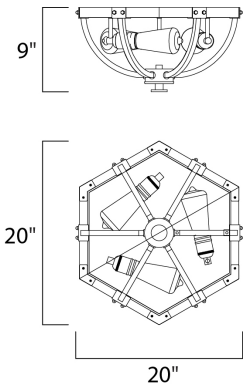

MEASUREMENTS

DIMENSION : 20" L x 20" W x 9" H
 MAX OAH :
 CANOPY : 20" W x 1.25" H x 20" L
 HANGING WEIGHT : 5.72 lb

LAMPING

INPUT VOLTAGE : 120V
 BULB : 3 x 60W Incandescent E26 Medium , 180W Total
 BULB INCLUDED : (Not Included)
 DIMMABLE : Yes