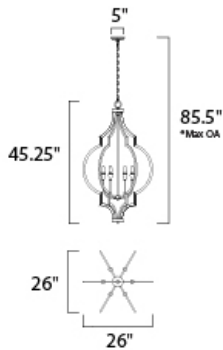

*max overall height of fixture

MEASUREMENTS

- DIMENSION : 26" L x 26" W x 45.25" H
- MAX OAH : 85.5" OAH
- CANOPY : 5" W x 1.25" H x 5" L
- HANGING WEIGHT : 13.64 lb

LAMPING

- INPUT VOLTAGE : 120V
- BULB : 6 x 60W Incandescent E12 Candelabra , 360W Total
- BULB INCLUDED : (Not Included)
- DIMMABLE : Yes