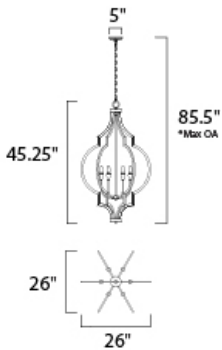

\*max overall height of fixture

**MEASUREMENTS**

- DIMENSION : 26" L x 26" W x 45.25" H
- MAX OAH : 85.5" OAH
- CANOPY : 5" W x 1.25" H x 5" L
- HANGING WEIGHT : 13.64 lb

**LAMPING**

- INPUT VOLTAGE : 120V
- BULB : 6 x 60W Incandescent E12 Candelabra , 360W Total
- BULB INCLUDED : (Not Included)
- DIMMABLE : Yes