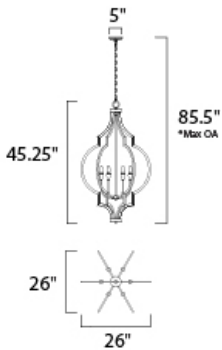

*max overall height of fixture

MEASUREMENTS

- DIMENSION : 26" L x 26" W x 45.25" H
- MAX OAH : 85.5" OAH
- CANOPY : 5" W x 1.25" H x 5" L
- HANGING WEIGHT : 13.64 lb

LAMPING

- INPUT VOLTAGE : 120V
- BULB : 6 x 60W Incandescent E12 Candelabra , 360W Total
- BULB INCLUDED : (Not Included)
- DIMMABLE : Yes