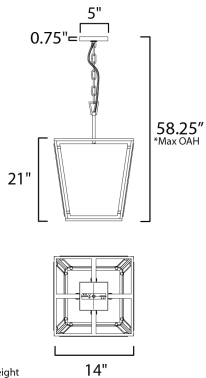

\*max overall height

**MEASUREMENTS**

- DIMENSION : 14" W x 21" H
- MAX OAH : 58.25" OAH
- CANOPY : 5" W x 0.75" H x 5" L
- HANGING WEIGHT : 7.3 lb

**LAMPING**

- INPUT VOLTAGE : 120V
- BULB : 4 x 40W Incandescent E12 Candelabra , 160W Total
- BULB INCLUDED : (Not Included)
- DIMMABLE : Y