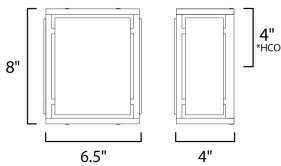

PRODUCT DESCRIPTION

A dark frame of Bronze suspends panels of textured Oatmeal fabric. Bring in casual comfort with the Montauk collection, a design that easily transitions from more rustic applications to Mediterranean coastal styling.