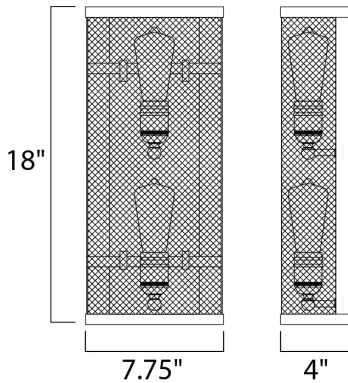

MEASUREMENTS

DIMENSION : 7.75" W x 18" H x 4" Ext
 MAX OAH : 5" W x 0.75" H
 HANGING WEIGHT : 4.18 lb

LAMPING

INPUT VOLTAGE : 120V
 BULB : 2 x 60W Incandescent E26 Medium , 120W Total
 BULB INCLUDED : (Not Included)
 DIMMABLE : Yes