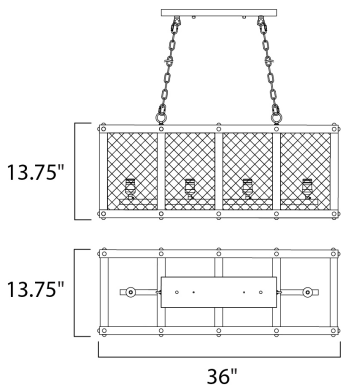

**MEASUREMENTS**

DIMENSION : 36" L x 13.75" W x 13.75" H  
 HANGING WEIGHT : 15.92 lb

**LAMPING**

INPUT VOLTAGE : 120V  
 BULB : 4 x 60W Incandescent E26 Medium , 240W Total  
 BULB INCLUDED : (Included)  
 DIMMABLE : Yes