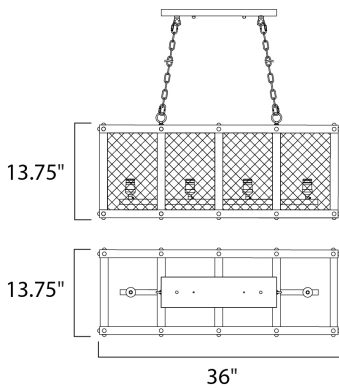

**MEASUREMENTS**

DIMENSION : 36" L x 13.75" W x 13.75" H  
 HANGING WEIGHT : 15.92 lb

**LAMPING**

INPUT VOLTAGE : 120V  
 BULB : 4 x 60W Incandescent E26 Medium , 240W Total  
 BULB INCLUDED : (Included)  
 DIMMABLE : Yes