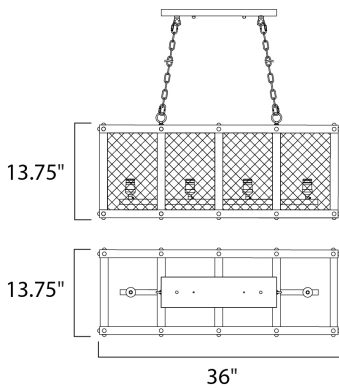

MEASUREMENTS

DIMENSION : 36" L x 13.75" W x 13.75" H
 HANGING WEIGHT : 15.92 lb

LAMPING

INPUT VOLTAGE : 120V
 BULB : 4 x 60W Incandescent E26 Medium , 240W Total
 BULB INCLUDED : (Included)
 DIMMABLE : Yes