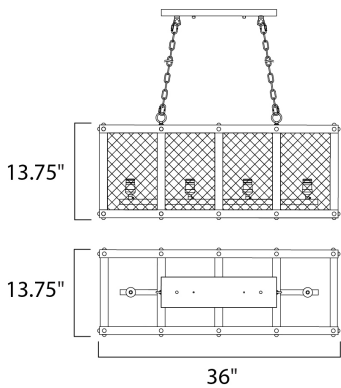

**MEASUREMENTS**

DIMENSION : 36" L x 13.75" W x 13.75" H  
 HANGING WEIGHT : 15.2 lb

**LAMPING**

INPUT VOLTAGE : 120V  
 BULB : 4 x 60W Incandescent E26 Medium , 240W Total  
 BULB INCLUDED : (Not Included)  
 DIMMABLE : Yes