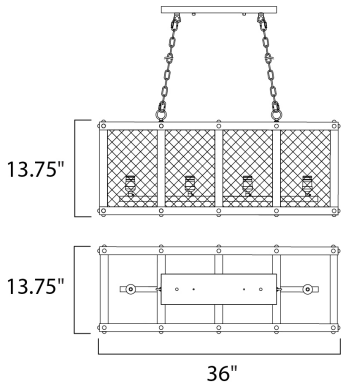

MEASUREMENTS

DIMENSION : 36" L x 13.75" W x 13.75" H
 HANGING WEIGHT : 15.2 lb

LAMPING

INPUT VOLTAGE : 120V
 BULB : 4 x 60W Incandescent E26 Medium , 240W Total
 BULB INCLUDED : (Not Included)
 DIMMABLE : Yes