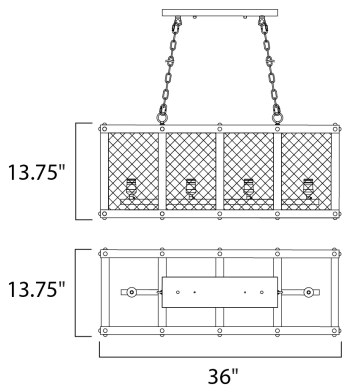

MEASUREMENTS

DIMENSION : 36" L x 13.75" W x 13.75" H
 HANGING WEIGHT : 15.2 lb

LAMPING

INPUT VOLTAGE : 120V
 BULB : 4 x 60W Incandescent E26 Medium , 240W Total
 BULB INCLUDED : (Not Included)
 DIMMABLE : Yes