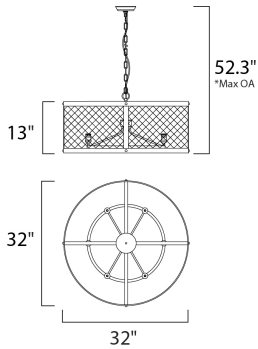

\*max overall height of fixture

**MEASUREMENTS**

DIMENSION : 32" L x 32" W x 13" H  
 HANGING WEIGHT : 16.06 lb

**LAMPING**

INPUT VOLTAGE : 120V  
 BULB : 6 x 60W Incandescent E26 Medium , 360W Total  
 BULB INCLUDED : (Included)  
 DIMMABLE : Yes