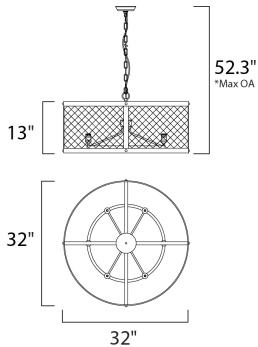

\*max overall height of fixture

**MEASUREMENTS**

DIMENSION : 32" L x 32" W x 13" H  
 HANGING WEIGHT : 24.91 lb

**LAMPING**

INPUT VOLTAGE : 120V  
 BULB : 6 x 60W Incandescent E26 Medium , 360W Total  
 BULB INCLUDED : (Not Included)  
 DIMMABLE : Yes