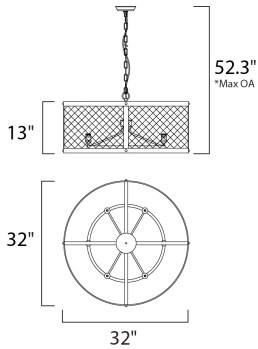

\*max overall height of fixture

**MEASUREMENTS**

DIMENSION : 32" L x 32" W x 13" H  
 HANGING WEIGHT : 24.91 lb

**LAMPING**

INPUT VOLTAGE : 120V  
 BULB : 6 x 60W Incandescent E26 Medium , 360W Total  
 BULB INCLUDED : (Not Included)  
 DIMMABLE : Yes