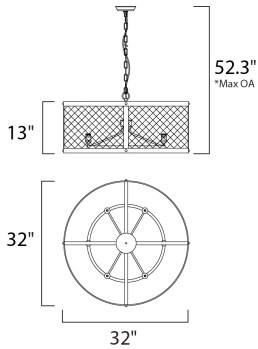

*max overall height of fixture

MEASUREMENTS

DIMENSION : 32" L x 32" W x 13" H
 HANGING WEIGHT : 24.91 lb

LAMPING

INPUT VOLTAGE : 120V
 BULB : 6 x 60W Incandescent E26 Medium , 360W Total
 BULB INCLUDED : (Not Included)
 DIMMABLE : Yes