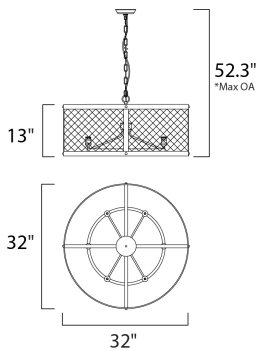

\*max overall height of fixture

**MEASUREMENTS**

DIMENSION : 32" L x 32" W x 13" H  
 HANGING WEIGHT : 24.91 lb

**LAMPING**

INPUT VOLTAGE : 120V  
 BULB : 6 x 60W Incandescent E26 Medium , 360W Total  
 BULB INCLUDED : (Not Included)  
 DIMMABLE : Yes