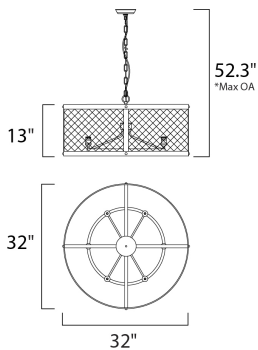

*max overall height of fixture

MEASUREMENTS

DIMENSION : 32" L x 32" W x 13" H
 HANGING WEIGHT : 24.91 lb

LAMPING

INPUT VOLTAGE : 120V
 BULB : 6 x 60W Incandescent E26 Medium , 360W Total
 BULB INCLUDED : (Not Included)
 DIMMABLE : Yes