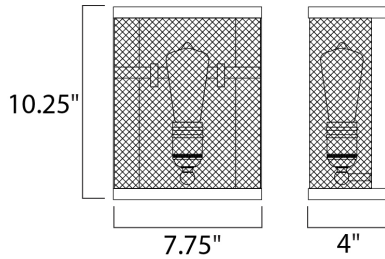

**MEASUREMENTS**

DIMENSION : 7.75" W x 10.25" H x 4" Ext  
 MAX OAH : 5" W x 0.75" H  
 HANGING WEIGHT : 2.82 lb

**LAMPING**

INPUT VOLTAGE : 120V  
 BULB : 1 x 6W LED E26 Medium , 6W Total  
 BULB INCLUDED : (Included)  
 DIMMABLE : Yes  
 COLOR\_TEMP : 2200K