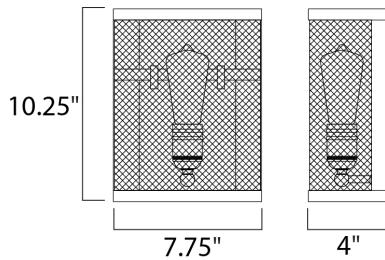

**MEASUREMENTS**

DIMENSION : 7.75" W x 10.25" H x 4" Ext  
 MAX OAH : 5" W x 0.75" H  
 HANGING WEIGHT : 2.64 lb

**LAMPING**

INPUT VOLTAGE : 120V  
 BULB : 1 x 60W Incandescent E26 Medium , 60W Total  
 BULB INCLUDED : (Not Included)  
 DIMMABLE : Yes