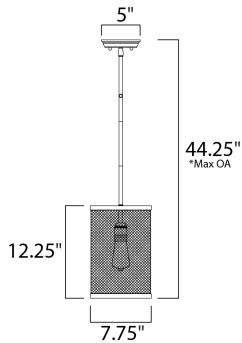

*max overall height

MEASUREMENTS

- DIMENSION : 7.75" L x 7.75" W x 12.25" H
- MAX OAH : 44.25" OAH
- CANOPY : 5" W x 1.25" H x 5" L
- HANGING WEIGHT : 3.3 lb

LAMPING

- INPUT VOLTAGE : 120V
- BULB : 1 x 60W Incandescent E26 Medium , 60W Total
- BULB INCLUDED : (Not Included)
- DIMMABLE : Yes