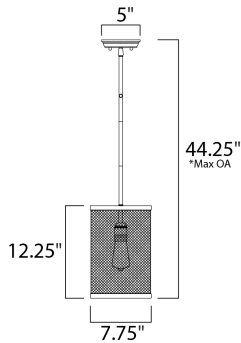

\*max overall height

**MEASUREMENTS**

- DIMENSION : 7.75" L x 7.75" W x 12.25" H
- MAX OAH : 44.25" OAH
- CANOPY : 5" W x 1.25" H x 5" L
- HANGING WEIGHT : 3.3 lb

**LAMPING**

- INPUT VOLTAGE : 120V
- BULB : 1 x 60W Incandescent E26 Medium , 60W Total
- BULB INCLUDED : (Not Included)
- DIMMABLE : Yes