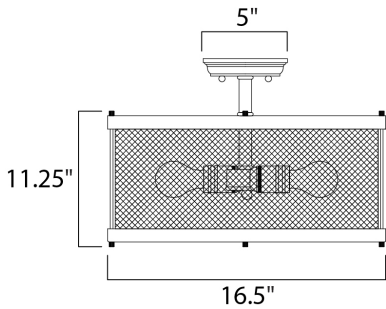

MEASUREMENTS

DIMENSION : 16.5" L x 16.5" W x 11.25" H
 CANOPY : 5" W x 1.25" H x 5" L
 HANGING WEIGHT : 5.28 lb

LAMPING

INPUT VOLTAGE : 120V
 BULB : 3 x 60W Incandescent E26 Medium , 180W Total
 BULB INCLUDED : (Not Included)
 DIMMABLE : Yes