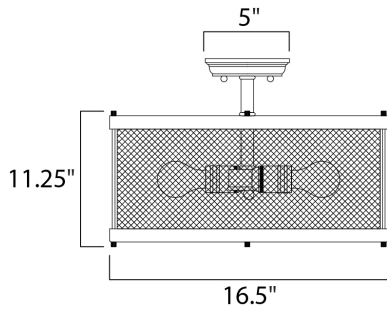

**MEASUREMENTS**

DIMENSION : 16.5" L x 16.5" W x 11.25" H  
 CANOPY : 5" W x 1.25" H x 5" L  
 HANGING WEIGHT : 5.28 lb

**LAMPING**

INPUT VOLTAGE : 120V  
 BULB : 3 x 60W Incandescent E26 Medium , 180W Total  
 BULB INCLUDED : (Not Included)  
 DIMMABLE : Yes