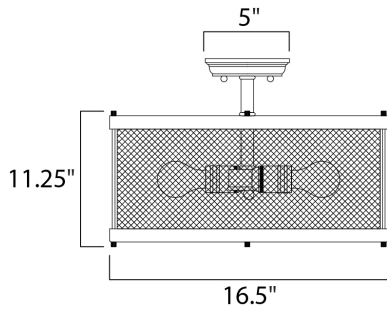

MEASUREMENTS

DIMENSION : 16.5" L x 16.5" W x 11.25" H
 CANOPY : 5" W x 1.25" H x 5" L
 HANGING WEIGHT : 5.28 lb

LAMPING

INPUT VOLTAGE : 120V
 BULB : 3 x 60W Incandescent E26 Medium , 180W Total
 BULB INCLUDED : (Not Included)
 DIMMABLE : Yes