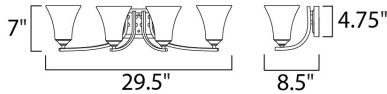

MEASUREMENTS

DIMENSION : 29.5" W x 7" H x 8.5" Ext
 BACK PLATE : 6.5" W x 4.76" H x 2.75" HCO
 HANGING WEIGHT : 10 lb

LAMPING

INPUT VOLTAGE : 120V
 BULB : 4 x 60W Incandescent E26 Medium , 240W Total
 BULB INCLUDED : (Not Included)
 DIMMABLE : Yes