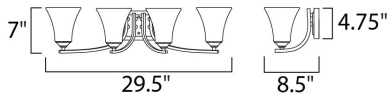

MEASUREMENTS

DIMENSION : 29.5" W x 7" H x 8.5" Ext
 BACK PLATE : 6.5" W x 4.76" H x 2.75" HCO
 HANGING WEIGHT : 10 lb

LAMPING

INPUT VOLTAGE : 120V
 BULB : 4 x 60W Incandescent E26 Medium , 240W Total
 BULB INCLUDED : (Not Included)
 DIMMABLE : Yes