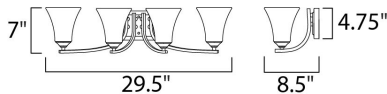

### MEASUREMENTS

DIMENSION : 29.5" W x 7" H x 8.5" Ext  
 BACK PLATE : 6.5" W x 4.76" H x 2.75" HCO  
 HANGING WEIGHT : 10 lb