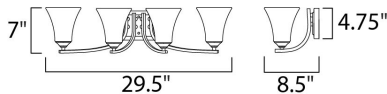

MEASUREMENTS

DIMENSION : 29.5" W x 7" H x 8.5" Ext
 BACK PLATE : 6.5" W x 4.76" H x 2.75" HCO
 HANGING WEIGHT : 10 lb

LAMPING

INPUT VOLTAGE : 120V
 BULB : 4 x 60W Incandescent E26 Medium , 240W Total
 BULB INCLUDED : (Not Included)
 DIMMABLE : Yes