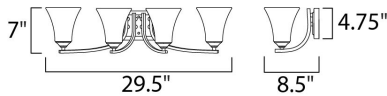

**MEASUREMENTS**

DIMENSION : 29.5" W x 7" H x 8.5" Ext  
 BACK PLATE : 6.5" W x 4.76" H x 2.75" HCO  
 HANGING WEIGHT : 10 lb

**LAMPING**

INPUT VOLTAGE : 120V  
 BULB : 4 x 60W Incandescent E26 Medium , 240W Total  
 BULB INCLUDED : (Not Included)  
 DIMMABLE : Yes