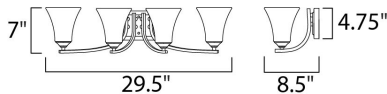

**MEASUREMENTS**

DIMENSION : 29.5" W x 7" H x 8.5" Ext  
 BACK PLATE : 6.5" W x 4.76" H x 2.75" HCO  
 HANGING WEIGHT : 10 lb

**LAMPING**

INPUT VOLTAGE : 120V  
 BULB : 4 x 60W Incandescent E26 Medium , 240W Total  
 BULB INCLUDED : (Not Included)  
 DIMMABLE : Yes