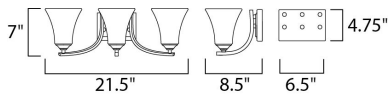

**MEASUREMENTS**

DIMENSION : 21.5" W x 7" H x 8.5" Ext  
 BACK PLATE : 6.5" W x 4.75" H x 2.75" HCO  
 HANGING WEIGHT : 6.69 lb

**LAMPING**

INPUT VOLTAGE : 120V  
 BULB : 3 x 60W Incandescent E26 Medium , 180W Total  
 BULB INCLUDED : (Not Included)  
 DIMMABLE : Yes