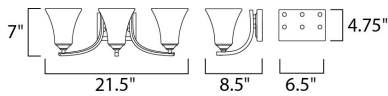

**MEASUREMENTS**

DIMENSION : 21.5" W x 7" H x 8.5" Ext  
 BACK PLATE : 6.5" W x 4.75" H x 2.75" HCO  
 HANGING WEIGHT : 6.69 lb

**LAMPING**

INPUT VOLTAGE : 120V  
 BULB : 3 x 60W Incandescent E26 Medium , 180W Total  
 BULB INCLUDED : (Not Included)  
 DIMMABLE : Yes