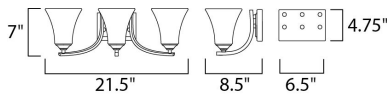

**MEASUREMENTS**

DIMENSION : 21.5" W x 7" H x 8.5" Ext  
 BACK PLATE : 6.5" W x 4.75" H x 2.75" HCO  
 HANGING WEIGHT : 6.69 lb

**LAMPING**

INPUT VOLTAGE : 120V  
 BULB : 3 x 60W Incandescent E26 Medium , 180W Total  
 BULB INCLUDED : (Not Included)  
 DIMMABLE : Yes