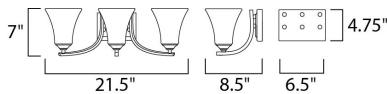

### MEASUREMENTS

DIMENSION : 21.5" W x 7" H x 8.5" Ext  
 BACK PLATE : 6.5" W x 4.75" H x 2.75" HCO  
 HANGING WEIGHT : 6.69 lb