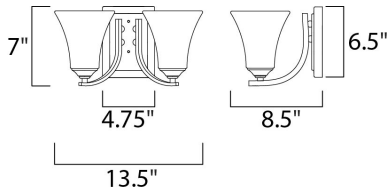

**MEASUREMENTS**

- DIMENSION : 13.5" W x 7" H x 8.5" Ext
- BACK PLATE : 4.76" W x 6.5" H x 3.5" HCO
- HANGING WEIGHT : 4.9 lb

**LAMPING**

- INPUT VOLTAGE : 120V
- BULB : 2 x 60W Incandescent E26 Medium , 120W Total
- BULB INCLUDED : (Not Included)
- DIMMABLE : Yes