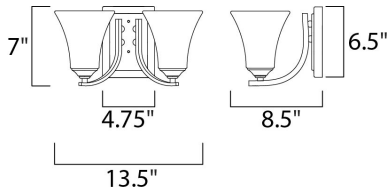

MEASUREMENTS

- DIMENSION : 13.5" W x 7" H x 8.5" Ext
- BACK PLATE : 4.76" W x 6.5" H x 3.5" HCO
- HANGING WEIGHT : 4.9 lb

LAMPING

- INPUT VOLTAGE : 120V
- BULB : 2 x 60W Incandescent E26 Medium , 120W Total
- BULB INCLUDED : (Not Included)
- DIMMABLE : Yes