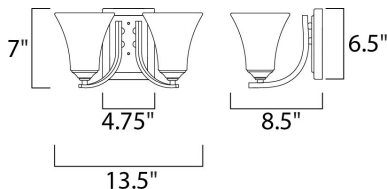

**MEASUREMENTS**

DIMENSION : 13.5" W x 7" H x 8.5" Ext  
 BACK PLATE : 4.76" W x 6.5" H x 3.5" HCO  
 HANGING WEIGHT : 4.9 lb

**LAMPING**

INPUT VOLTAGE : 120V  
 BULB : 2 x 60W Incandescent E26 Medium , 120W Total  
 BULB INCLUDED : (Not Included)  
 DIMMABLE : Yes