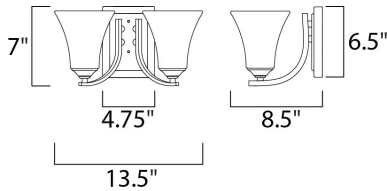

**MEASUREMENTS**

DIMENSION : 13.5" W x 7" H x 8.5" Ext  
 BACK PLATE : 4.76" W x 6.5" H x 3.5" HCO  
 HANGING WEIGHT : 4.9 lb

**LAMPING**

INPUT VOLTAGE : 120V  
 BULB : 2 x 60W Incandescent E26 Medium , 120W Total  
 BULB INCLUDED : (Not Included)  
 DIMMABLE : Yes