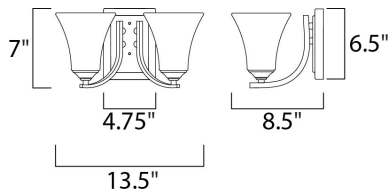

MEASUREMENTS

DIMENSION : 13.5" W x 7" H x 8.5" Ext
 BACK PLATE : 4.76" W x 6.5" H x 3.5" HCO
 HANGING WEIGHT : 4.9 lb

LAMPING

INPUT VOLTAGE : 120V
 BULB : 2 x 60W Incandescent E26 Medium , 120W Total
 BULB INCLUDED : (Not Included)
 DIMMABLE : Yes