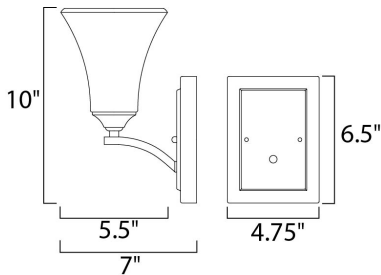

MEASUREMENTS

DIMENSION : 5.5" W x 10" H x 7" Ext
 MAX OAH : 4.76" W x 6.5" H
 HANGING WEIGHT : 2.49 lb

LAMPING

INPUT VOLTAGE : 120V
 BULB : 1 x 60W Incandescent E26 Medium , 60W Total
 BULB INCLUDED : (Not Included)
 DIMMABLE : Yes