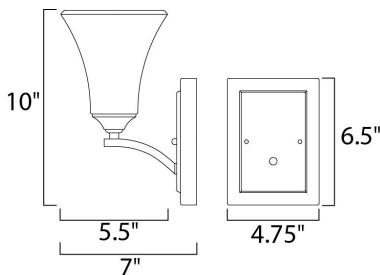

**MEASUREMENTS**

DIMENSION : 5.5" W x 10" H x 7" Ext  
 MAX OAH : 4.76" W x 6.5" H  
 HANGING WEIGHT : 2.49 lb

**LAMPING**

INPUT VOLTAGE : 120V  
 BULB : 1 x 60W Incandescent E26 Medium , 60W Total  
 BULB INCLUDED : (Not Included)  
 DIMMABLE : Yes