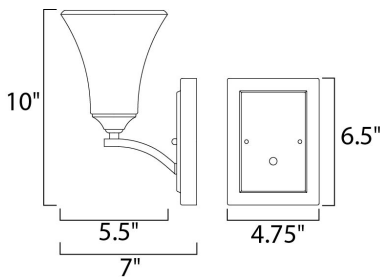

**MEASUREMENTS**

DIMENSION : 5.5" W x 10" H x 7" Ext  
 MAX OAH : 4.76" W x 6.5" H  
 HANGING WEIGHT : 2.49 lb

**LAMPING**

INPUT VOLTAGE : 120V  
 BULB : 1 x 60W Incandescent E26 Medium , 60W Total  
 BULB INCLUDED : (Not Included)  
 DIMMABLE : Yes