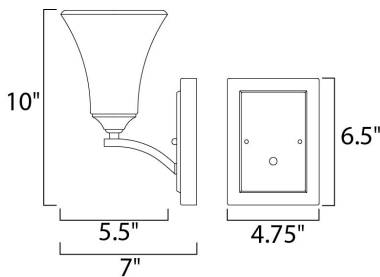

MEASUREMENTS

DIMENSION : 5.5" W x 10" H x 7" Ext
 MAX OAH : 4.76" W x 6.5" H
 HANGING WEIGHT : 2.49 lb

LAMPING

INPUT VOLTAGE : 120V
 BULB : 1 x 60W Incandescent E26 Medium , 60W Total
 BULB INCLUDED : (Not Included)
 DIMMABLE : Yes