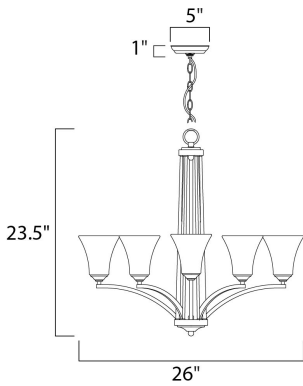

**PRODUCT DESCRIPTION**

Straight lines and curves make this contemporary series a classic. Square metal tubing finished in your choice of Oil Rubbed Bronze or Satin Nickel support tapered square Frosted glass shades.

**MEASUREMENTS**

DIMENSION : 26" L x 26" W x 23.5" H  
 CANOPY : 5" W x 1" H x 5" L  
 HANGING WEIGHT : 12.84 lb

**LAMPING**

INPUT VOLTAGE : 120V  
 BULB : 5 x 60W Incandescent E26 Medium , 300W Total  
 BULB INCLUDED : (Not Included)  
 DIMMABLE : Yes