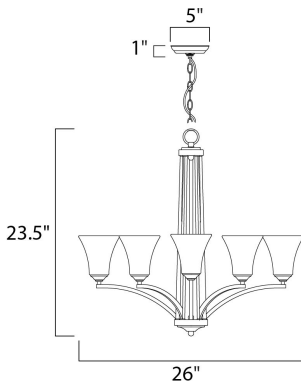

PRODUCT DESCRIPTION

Straight lines and curves make this contemporary series a classic. Square metal tubing finished in your choice of Oil Rubbed Bronze or Satin Nickel support tapered square Frosted glass shades.

MEASUREMENTS

DIMENSION : 26" L x 26" W x 23.5" H
 CANOPY : 5" W x 1" H x 5" L
 HANGING WEIGHT : 12.84 lb

LAMPING

INPUT VOLTAGE : 120V
 BULB : 5 x 60W Incandescent E26 Medium , 300W Total
 BULB INCLUDED : (Not Included)
 DIMMABLE : Yes