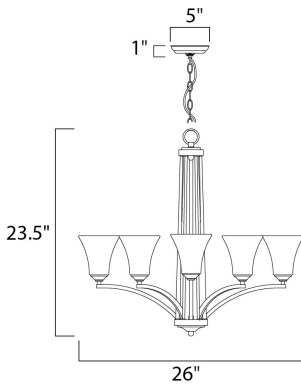

**PRODUCT DESCRIPTION**

Straight lines and curves make this contemporary series a classic. Square metal tubing finished in your choice of Oil Rubbed Bronze or Satin Nickel support tapered square Frosted glass shades.

**MEASUREMENTS**

DIMENSION : 26" L x 26" W x 23.5" H  
 CANOPY : 5" W x 1" H x 5" L  
 HANGING WEIGHT : 12.84 lb

**LAMPING**

INPUT VOLTAGE : 120V  
 BULB : 5 x 60W Incandescent E26 Medium , 300W Total  
 BULB INCLUDED : (Not Included)  
 DIMMABLE : Yes