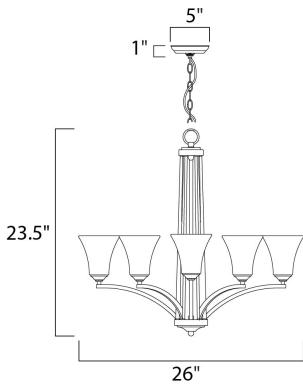

PRODUCT DESCRIPTION

Straight lines and curves make this contemporary series a classic. Square metal tubing finished in your choice of Oil Rubbed Bronze or Satin Nickel support tapered square Frosted glass shades.

MEASUREMENTS

DIMENSION : 26" L x 26" W x 23.5" H
 CANOPY : 5" W x 1" H x 5" L
 HANGING WEIGHT : 12.84 lb

LAMPING

INPUT VOLTAGE : 120V
 BULB : 5 x 60W Incandescent E26 Medium , 300W Total
 BULB INCLUDED : (Not Included)
 DIMMABLE : Yes