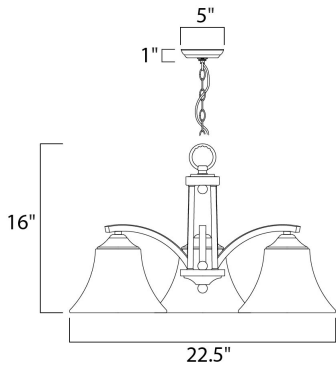

**MEASUREMENTS**

DIMENSION : 22.5" L x 22.5" W x 16" H  
 CANOPY : 5" W x 1" H x 5" L  
 HANGING WEIGHT : 10.7 lb

**LAMPING**

INPUT VOLTAGE : 120V  
 BULB : 3 x 60W Incandescent E26 Medium , 180W Total  
 BULB INCLUDED : (Not Included)  
 DIMMABLE : Yes