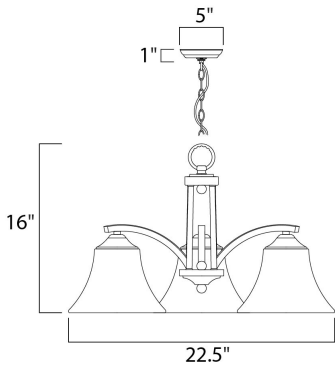

**MEASUREMENTS**

DIMENSION : 22.5" L x 22.5" W x 16" H  
 CANOPY : 5" W x 1" H x 5" L  
 HANGING WEIGHT : 10.7 lb

**LAMPING**

INPUT VOLTAGE : 120V  
 BULB : 3 x 60W Incandescent E26 Medium , 180W Total  
 BULB INCLUDED : (Not Included)  
 DIMMABLE : Yes