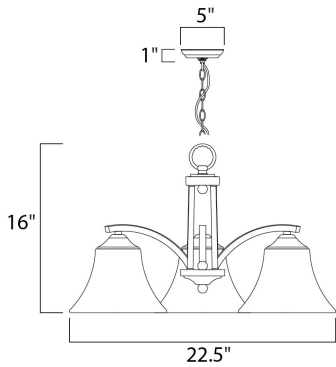

MEASUREMENTS

DIMENSION : 22.5" L x 22.5" W x 16" H
 CANOPY : 5" W x 1" H x 5" L
 HANGING WEIGHT : 10.7 lb

LAMPING

INPUT VOLTAGE : 120V
 BULB : 3 x 60W Incandescent E26 Medium , 180W Total
 BULB INCLUDED : (Not Included)
 DIMMABLE : Yes