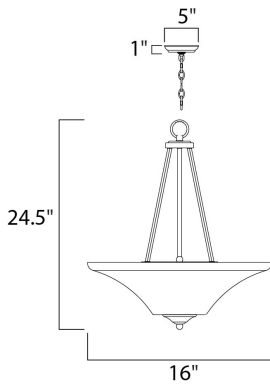

**MEASUREMENTS**

DIMENSION : 16" L x 16" W x 24.5" H  
 CANOPY : 4.5" W x 1" H x 12" L  
 HANGING WEIGHT : 12.44 lb

**LAMPING**

INPUT VOLTAGE : 120V  
 BULB : 2 x 60W Incandescent E26 Medium , 120W Total  
 BULB INCLUDED : (Not Included)  
 DIMMABLE : Yes