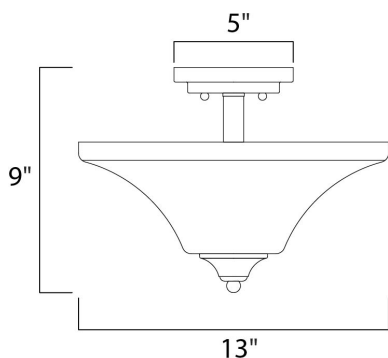

MEASUREMENTS

DIMENSION : 13" L x 13" W x 9" H
 CANOPY : 5" W x 1" H
 HANGING WEIGHT : 5.84 lb

LAMPING

INPUT VOLTAGE : 120V
 BULB : 2 x 60W Incandescent E26 Medium , 120W Total
 BULB INCLUDED : (Not Included)
 DIMMABLE : Yes