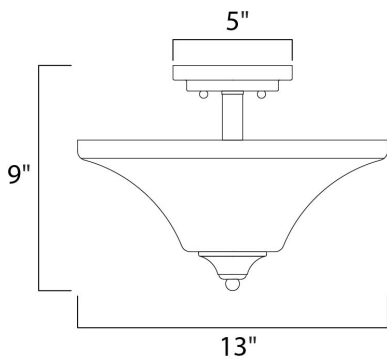

MEASUREMENTS

DIMENSION : 13" L x 13" W x 9" H
 CANOPY : 5" W x 1" H
 HANGING WEIGHT : 5.84 lb

LAMPING

INPUT VOLTAGE : 120V
 BULB : 2 x 60W Incandescent E26 Medium , 120W Total
 BULB INCLUDED : (Not Included)
 DIMMABLE : Yes