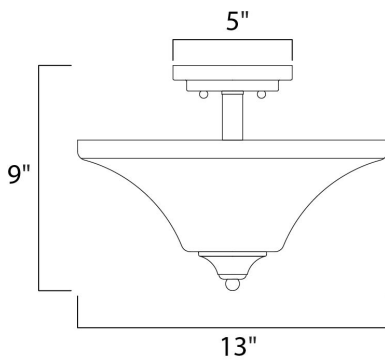

MEASUREMENTS

DIMENSION : 13" L x 13" W x 9" H
 CANOPY : 5" W x 1" H
 HANGING WEIGHT : 5.84 lb

LAMPING

INPUT VOLTAGE : 120V
 BULB : 2 x 60W Incandescent E26 Medium , 120W Total
 BULB INCLUDED : (Not Included)
 DIMMABLE : Yes