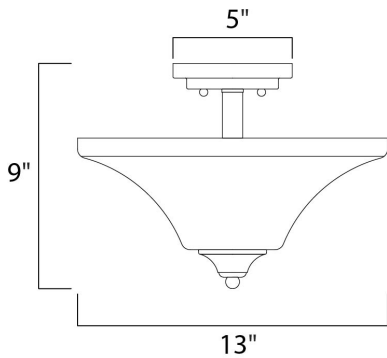

**MEASUREMENTS**

DIMENSION : 13" L x 13" W x 9" H  
 CANOPY : 5" W x 1" H  
 HANGING WEIGHT : 5.84 lb

**LAMPING**

INPUT VOLTAGE : 120V  
 BULB : 2 x 60W Incandescent E26 Medium , 120W Total  
 BULB INCLUDED : (Not Included)  
 DIMMABLE : Yes