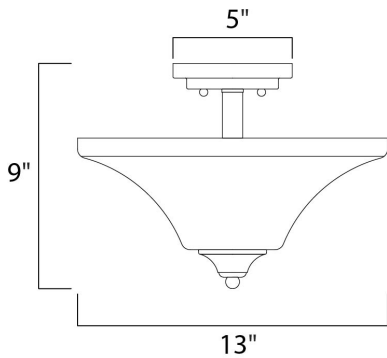

MEASUREMENTS

DIMENSION : 13" L x 13" W x 9" H
 CANOPY : 5" W x 1" H
 HANGING WEIGHT : 5.84 lb

LAMPING

INPUT VOLTAGE : 120V
 BULB : 2 x 60W Incandescent E26 Medium , 120W Total
 BULB INCLUDED : (Not Included)
 DIMMABLE : Yes