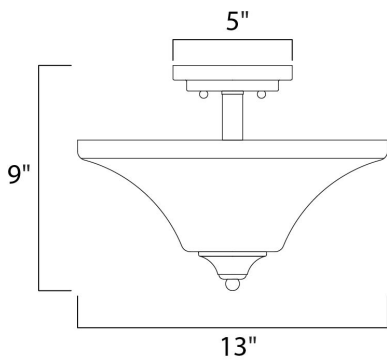

**MEASUREMENTS**

DIMENSION : 13" L x 13" W x 9" H  
 CANOPY : 5" W x 1" H  
 HANGING WEIGHT : 5.84 lb

**LAMPING**

INPUT VOLTAGE : 120V  
 BULB : 2 x 60W Incandescent E26 Medium , 120W Total  
 BULB INCLUDED : (Not Included)  
 DIMMABLE : Yes