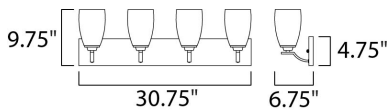

**PRODUCT DESCRIPTION**

A clean, contemporary design featuring rectangular tubing, finished in Polished Chrome, is enhanced by the tall scale, Satin White glass shades.

**MEASUREMENTS**

DIMENSION : 30.75" W x 9.75" H x 6.75" Ext  
 BACK PLATE : 30.75" W x 4.75" H x 7.6" HCO  
 HANGING WEIGHT : 6.84 lb