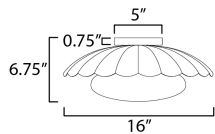

MEASUREMENTS

DIMENSION : 16" L x 16" W x 6.75" H
 CANOPY : 5" W x 0.75" H x 5" L
 HANGING WEIGHT : 4.9 lb

LAMPING

INPUT VOLTAGE : 120V
 BULB : 1 x 60W Incandescent E26 Medium , 60W Total
 BULB INCLUDED : (Not Included)
 DIMMABLE : Y