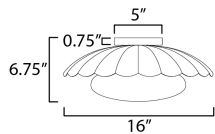

**MEASUREMENTS**

DIMENSION : 16" L x 16" W x 6.75" H  
 CANOPY : 5" W x 0.75" H x 5" L  
 HANGING WEIGHT : 4.9 lb

**LAMPING**

INPUT VOLTAGE : 120V  
 BULB : 1 x 60W Incandescent E26 Medium , 60W Total  
 BULB INCLUDED : (Not Included)  
 DIMMABLE : Y