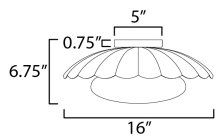

MEASUREMENTS

DIMENSION : 16" L x 16" W x 6.75" H
 CANOPY : 5" W x 0.75" H x 5" L
 HANGING WEIGHT : 4.9 lb

LAMPING

INPUT VOLTAGE : 120V
 BULB : 1 x 60W Incandescent E26 Medium , 60W Total
 BULB INCLUDED : (Not Included)
 DIMMABLE : Y