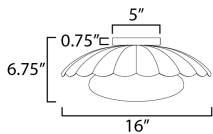

MEASUREMENTS

DIMENSION : 16" L x 16" W x 6.75" H
 CANOPY : 5" W x 0.75" H x 5" L
 HANGING WEIGHT : 4.9 lb

LAMPING

INPUT VOLTAGE : 120V
 BULB : 1 x 60W Incandescent E26 Medium , 60W Total
 BULB INCLUDED : (Not Included)
 DIMMABLE : Y